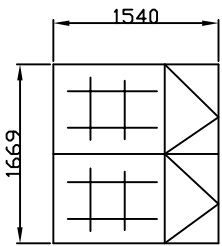

CON No.203169

700 APPROX

LIGHT OAK FRAMES
25 DEGREE PITCH
GLASS ROOF

LOW E GLASS
GOLD SPACER BAR
GEORGIAN BAR TO BE DECIDED.
GOLD OR LIGHT OAK. SAMPLES SENT

CUSTOMER AWARE
THIS SASH WILL FOUL
DOWNPIPE

GOERGIAN BAR FOR
ILLUSTRATION PURPOSES
ONLY. CUSTOMER GLASS TO SUPPLY
SPACER BAR LAYOUT FOR CUSTOMER
TO APPROVE. THE BEST LAYOUT WOULD
BE 4 IN THE BOTTOM AND 3 IN THE TOP