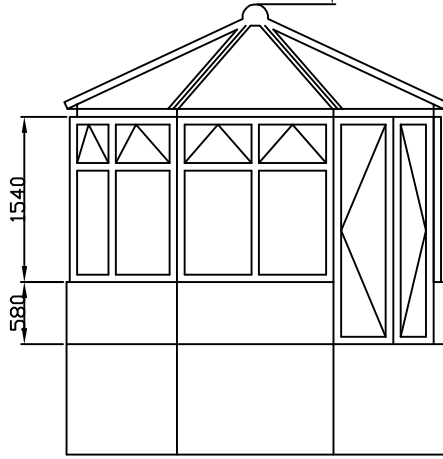

CON No.203169

700 APPROX

LIGHT OAK FRAMES
25 DEGREE PITCH
GLASS ROOF

LOW E GLASS
GOLD SPACER BAR
GEORGIAN BAR TO BE DECIDED.
GOLD OR LIGHT OAK. SAMPLES SENT

CUSTOMER AWARE
THIS SASH WILL FOUL
DOWNPIPE

GOERGIAN BAR FOR
ILLUSTRATION PURPOSES
ONLY. CUSTOMER GLASS TO SUPPLY
SPACER BAR LAYOUT FOR CUSTOMER
TO APPROVE. THE BEST LAYOUT WOULD
BE 4 IN THE BOTTOM AND 3 IN THE TOP