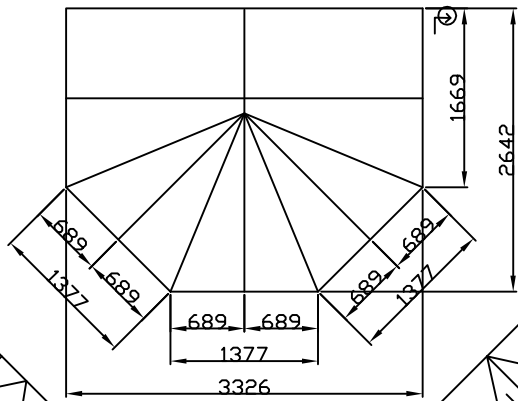

CON No.203169

700 APPROX

LIGHT OAK FRAMES
25 DEGREE PITCH
GLASS ROOF

LOW E GLASS
GOLD SPACER BAR
GEORGIAN BAR TO BE DECIDED.
GOLD OR LIGHT OAK. SAMPLES SENT

CUSTOMER AWARE
THIS SASH WILL FOUL
DOWNPIPE

GOERGIAN BAR FOR
ILLUSTRATION PURPOSES
ONLY. CUSTOMER GLASS TO SUPPLY
SPACER BAR LAYOUT FOR CUSTOMER
TO APPROVE. THE BEST LAYOUT WOULD
BE 4 IN THE BOTTOM AND 3 IN THE TOP