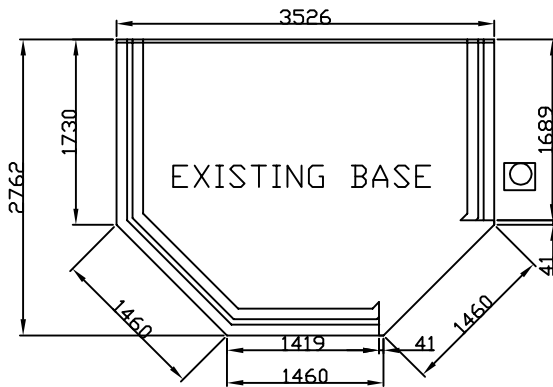

CON No.203169

700 APPROX

LIGHT OAK FRAMES
25 DEGREE PITCH
GLASS ROOF

LOW E GLASS
GOLD SPACER BAR
GEORGIAN BAR TO BE DECIDED.
GOLD OR LIGHT OAK. SAMPLES SENT

CUSTOMER AWARE
THIS SASH WILL FOUL
DOWNPIPE

GOERGIAN BAR FOR
ILLUSTRATION PURPOSES
ONLY. CUSTOMER GLASS TO SUPPLY
SPACER BAR LAYOUT FOR CUSTOMER
TO APPROVE. THE BEST LAYOUT WOULD
BE 4 IN THE BOTTOM AND 3 IN THE TOP