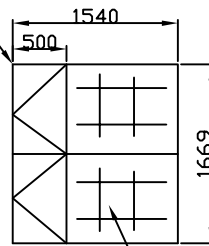

CON No.203169

700 APPROX

LIGHT OAK FRAMES
25 DEGREE PITCH
GLASS ROOF

LOW E GLASS
GOLD SPACER BAR
GEORGIAN BAR TO BE DECIDED.
GOLD OR LIGHT OAK. SAMPLES SENT

CUSTOMER AWARE
THIS SASH WILL FOUL
DOWNPIPE

GOERGIAN BAR FOR
ILLUSTRATION PURPOSES
ONLY. CUSTOMER GLASS TO SUPPLY
SPACER BAR LAYOUT FOR CUSTOMER
TO APPROVE. THE BEST LAYOUT WOULD
BE 4 IN THE BOTTOM AND 3 IN THE TOP