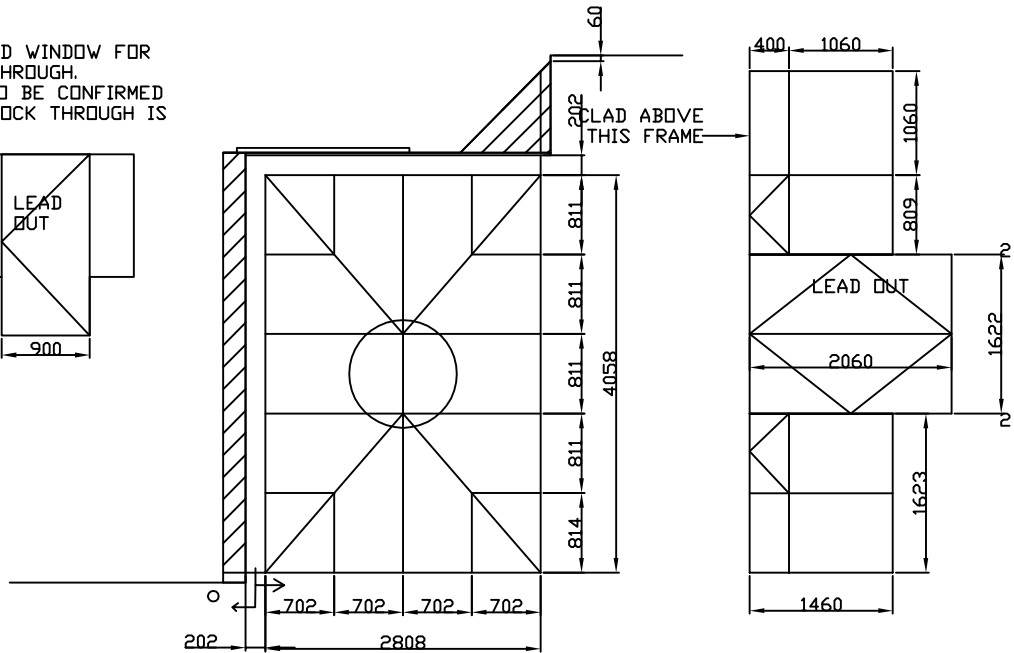

KNOCK THROUGH AND MAKE GOOD. SINGLE DOOR AND 2 SIDE WINDOWS. DOOR TO BE CENTRAL WITH AN OPENING OF 910mm

**FLOATING FLOOR**

DOOR AND WINDOW FOR KNOCK THROUGH. SIZES TO BE CONFIRMED ONCE KNOCK THROUGH IS DONE.

WHITE FRAMES  
25 DEGREE PITCH  
HIGH SPEC GLASS ROOF

LOW E GLASS  
GOLD HANDLES