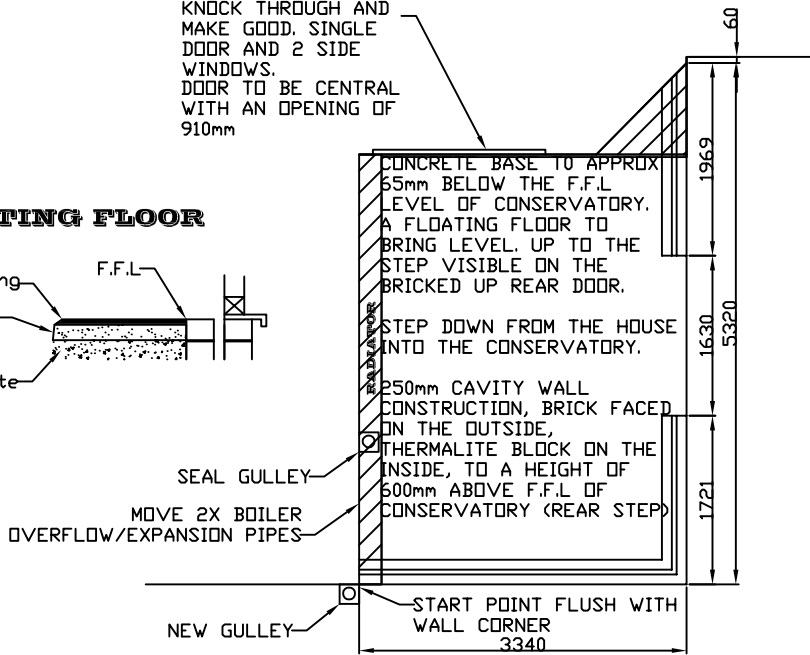

KNOCK THROUGH AND MAKE GOOD. SINGLE DOOR AND 2 SIDE WINDOWS. DOOR TO BE CENTRAL WITH AN OPENING OF 910mm

**FLOATING FLOOR**

DOOR AND WINDOW FOR KNOCK THROUGH. SIZES TO BE CONFIRMED ONCE KNOCK THROUGH IS DONE.

WHITE FRAMES  
25 DEGREE PITCH  
HIGH SPEC GLASS ROOF

LOW E GLASS  
GOLD HANDLES