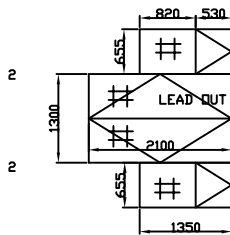

GEORGIAN LEAD

WHITE FRAMES
LOW E GLASS WITH GEORGIAN LEAD
GOLD HANDLES

4 SPOTS IN ROOF ON A DIMMER SWITCH