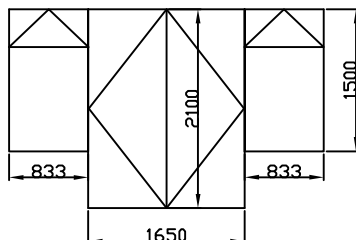

LIGHT OAK/ WHITE
 25mm HIGH SPEC GLASS ROOF
 25 DEGREE PITCH

LOW E GLASS
 GOLD SPACER BAR
 GOLD HANDLES