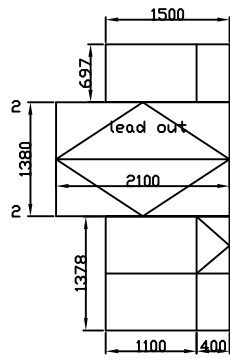

VENT THROUGH AIRBRICKS

FOR KNOCK THROUGH

WHITE FRAMES
25mm BRONZE POLY
25 DEGREE PITCH

GOLD HANDLES
FLOOR TILE No.10