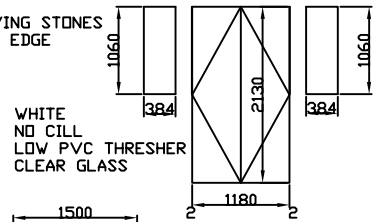

VENT THROUGH AIRBRICKS

FOR KNOCK THROUGH

WHITE FRAMES
25mm BRONZE POLY
25 DEGREE PITCH

GOLD HANDLES
FLOOR TILE No.10