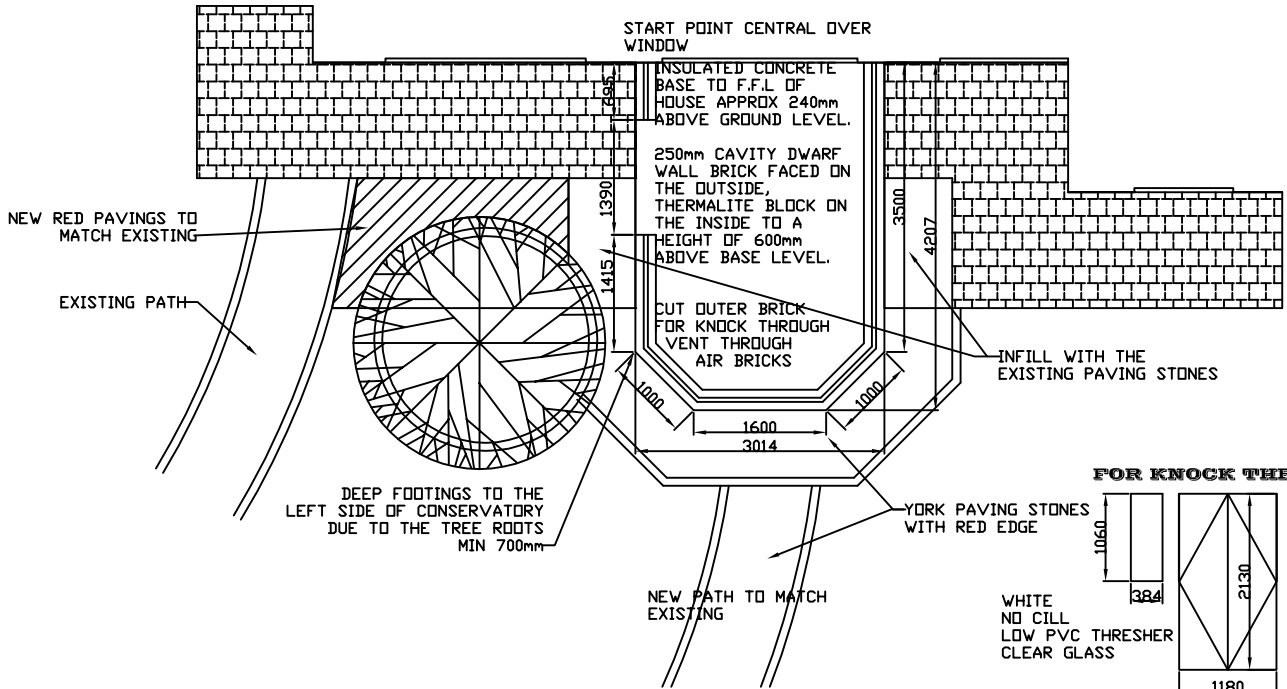

VENT THROUGH AIRBRICKS

FOR KNOCK THROUGH

WHITE FRAMES
25mm BRONZE POLY
25 DEGREE PITCH

GOLD HANDLES
FLOOR TILE No.10