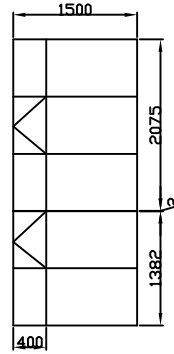

VENT THROUGH AIRBRICKS

FOR KNOCK THROUGH

WHITE FRAMES
25mm BRONZE POLY
25 DEGREE PITCH

GOLD HANDLES
FLOOR TILE No.10