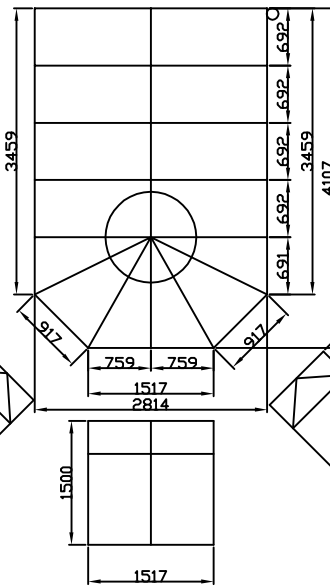

VENT THROUGH AIRBRICKS

FOR KNOCK THROUGH

WHITE FRAMES
25mm BRONZE POLY
25 DEGREE PITCH

GOLD HANDLES
FLOOR TILE No.10