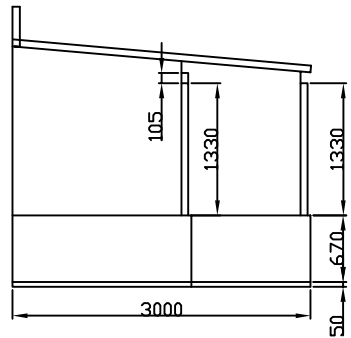

REMOVE EXISTING CONSERVATORY

NO PLANNING REQUIRED REPLACING EXISTING (SAME SIZE)

WOODGRAIN BOTH SIDES
25mm BRONZE POLY
5 DEGREES

GOLD HANDLES