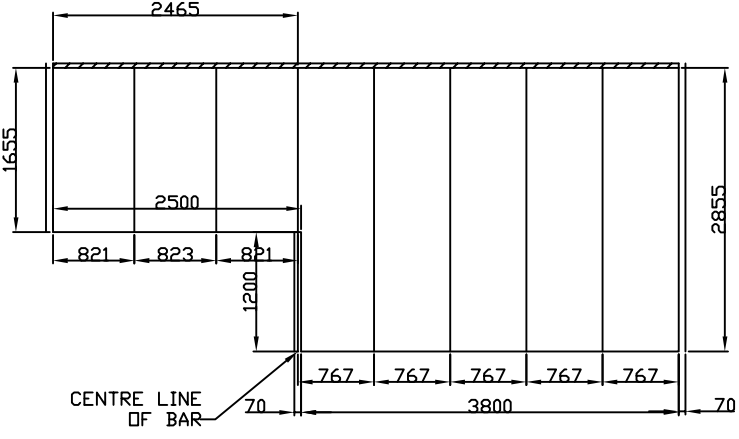

REMOVE EXISTING CONSERVATORY

NO PLANNING REQUIRED REPLACING EXISTING (SAME SIZE)

WOODGRAIN BOTH SIDES
25mm BRONZE POLY
5 DEGREES

GOLD HANDLES