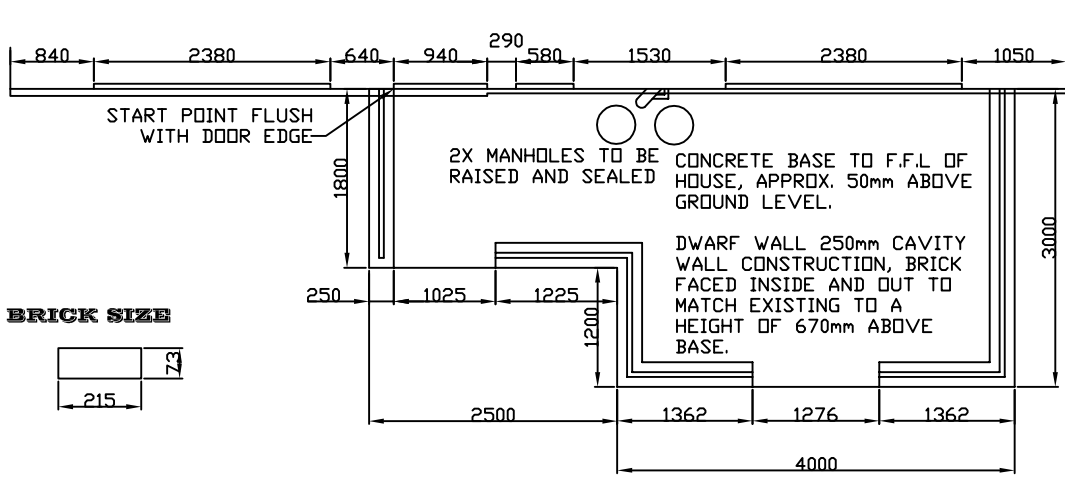

REMOVE EXISTING CONSERVATORY

NO PLANNING REQUIRED REPLACING EXISTING (SAME SIZE)

WOODGRAIN BOTH SIDES
25mm BRONZE POLY
5 DEGREES

GOLD HANDLES