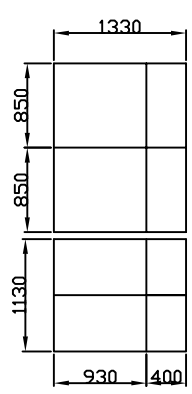

REMOVE EXISTING CONSERVATORY

NO PLANNING REQUIRED REPLACING EXISTING (SAME SIZE)

WOODGRAIN BOTH SIDES
25mm BRONZE POLY
5 DEGREES

GOLD HANDLES