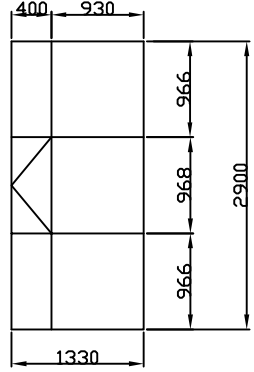

REMOVE EXISTING CONSERVATORY

NO PLANNING REQUIRED REPLACING EXISTING (SAME SIZE)

WOODGRAIN BOTH SIDES
25mm BRONZE POLY
5 DEGREES

GOLD HANDLES