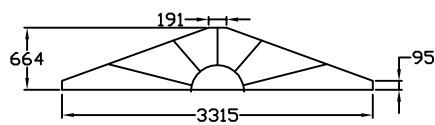

# JEFF'S

WHITE FRAMES  
25mm HIGH SPEC GLASS  
20 DEGREE PITCH

LOW E GLASS  
SATIN CHROME HANDLES