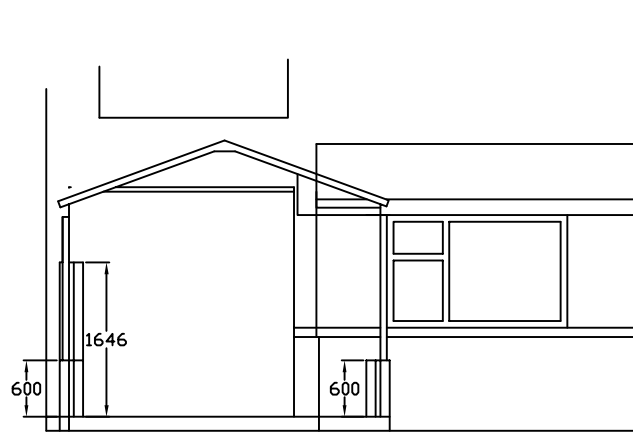

# JEFF'S

WHITE FRAMES  
25mm HIGH SPEC GLASS  
20 DEGREE PITCH

LOW E GLASS  
SATIN CHROME HANDLES