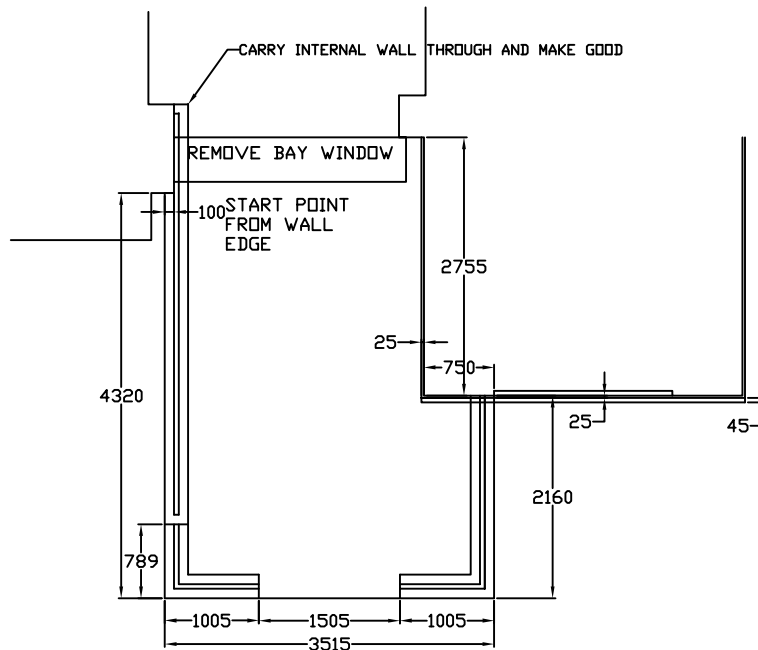

# JEFF'S

WHITE FRAMES  
25mm HIGH SPEC GLASS  
20 DEGREE PITCH

LOW E GLASS  
SATIN CHROME HANDLES