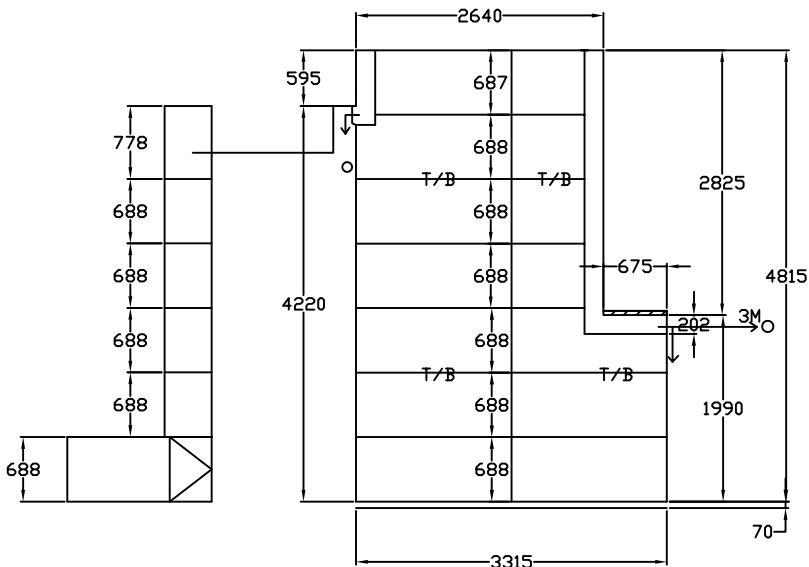

# JEFF'S

WHITE FRAMES  
25mm HIGH SPEC GLASS  
20 DEGREE PITCH

LOW E GLASS  
SATIN CHROME HANDLES