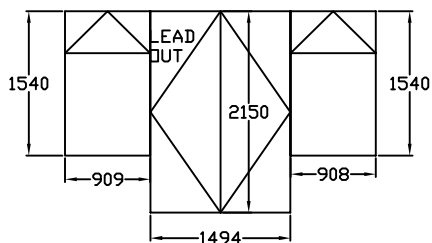

# JEFF'S

WHITE FRAMES  
25mm HIGH SPEC GLASS  
20 DEGREE PITCH

LOW E GLASS  
SATIN CHROME HANDLES